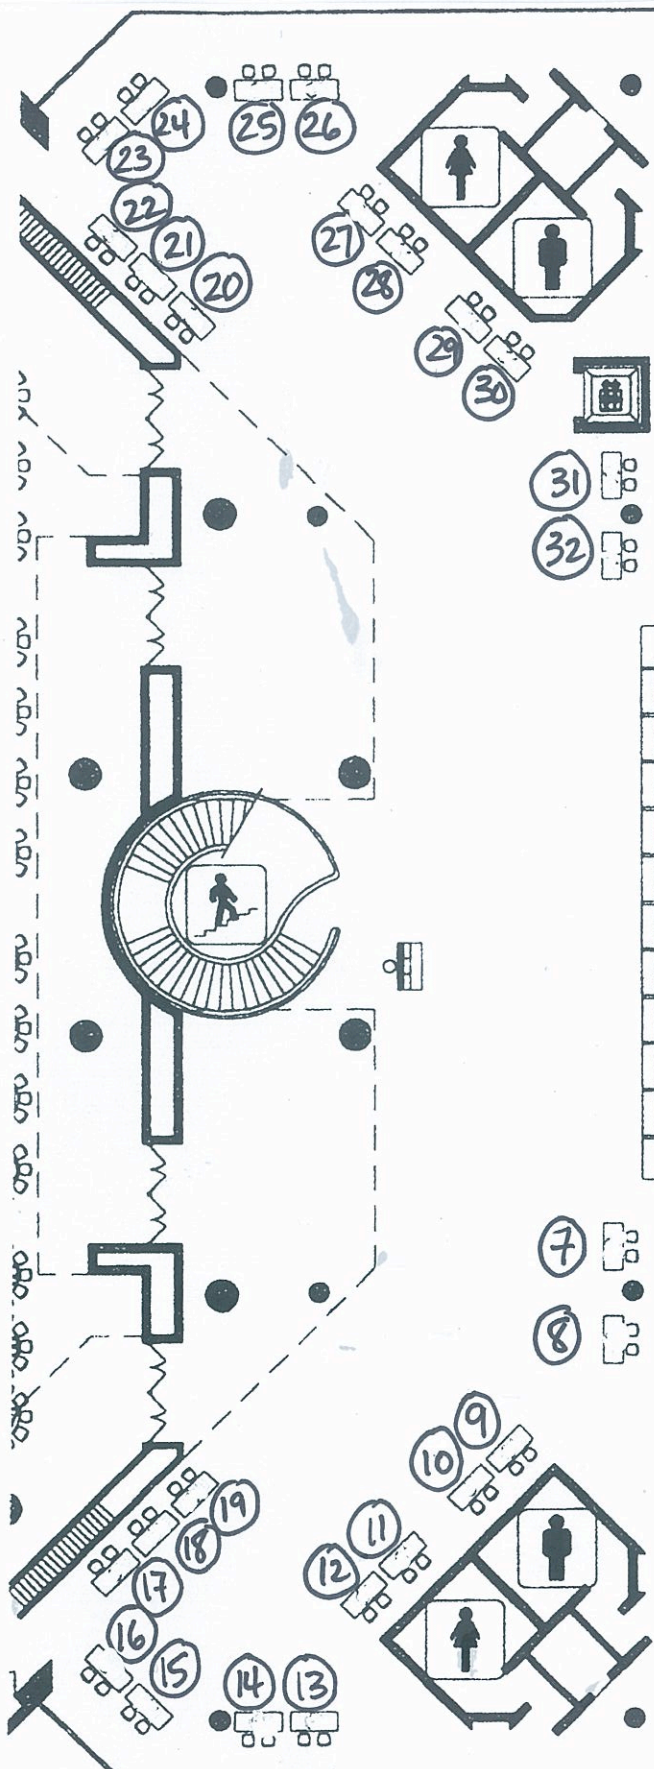

Courage to Care

Agency Showcase

Agency Name	Table #
Atlanta Children's Shelter	3
Atlanta Day Shelter for Women and Children	11
Atlanta Enterprise Center	29
Atlanta Union Mission	12
City of Refuge	14
Community Concerns	26
Covenant House of Georgia	4
Crossroads Community Ministries	30
Families First	10
First Presbyterian Church	13
First Step Staffing	32
Fulton County Schools	23
Furniture Bank of Metro Atlanta	21
Gateway Center	6
Georgia Justice Project	20
Georgia Law Center for Homeless	9

Hosea Feed The Hungry	18
Interfaith Outreach	24
Jerusalem House	28
Living Room	2
Love Thy Neighbor In Service	19
Midtown Assistance Center	27
Regional Council of Churches	5
Safe House Outreach	1
Samaritan House of Atlanta	31
Soul Changers	16
St. Joseph's Mercy Care Services	8
Stand Up For Kids	17
Sullivan Center	15
The Impact Group	22
Threads- All Saints Episcopal	25
Trinity Community Ministries	7